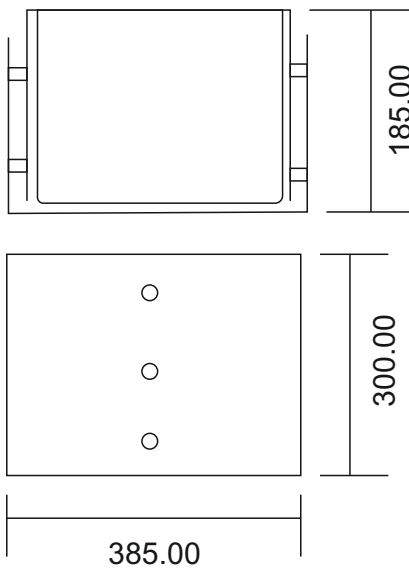

Wall Fixing Bin

See full details next page

Finishes : SS

Wall Fixing Bin

Product Code

20.1922

Code Illustration

20.1922.SS = Satin Stainless Steel

Finishes : SS